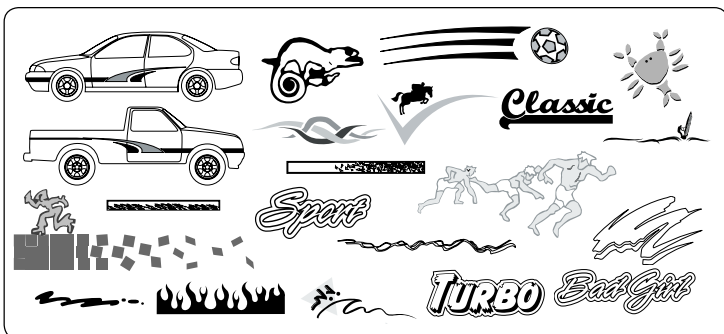

Vehicle Outlines 2008 contains an outline for almost every conceivable car, van and lorry - it even contains bus outlines. So whatever vehicle you're asked to work on you'll find its dimensions instantly at hand. The outlines are vector drawn in AI format and can be imported into practically any graphic software program, including CorelDRAW. Vehicle Outlines is MAC and PC compatible.

AI Files

Compatible with CorelDRAW and most vector programmes

Almost every model of Car, Lorry and Van - for just £99!

CARS

HGVs

VANS

Vehicle Accents

Vehicle Outlines 2008 also includes 250 vehicle accents. This collection of focal point graphics, lines, words and themed accents are 100% vinyl ready (and are fully illustrated in the visual reference). Vehicle Outlines 2008 is **superb value from just £99**, especially when you consider the time it takes to locate, measure and then draw just one outline yourself. **ORDER YOUR COPY TODAY.**