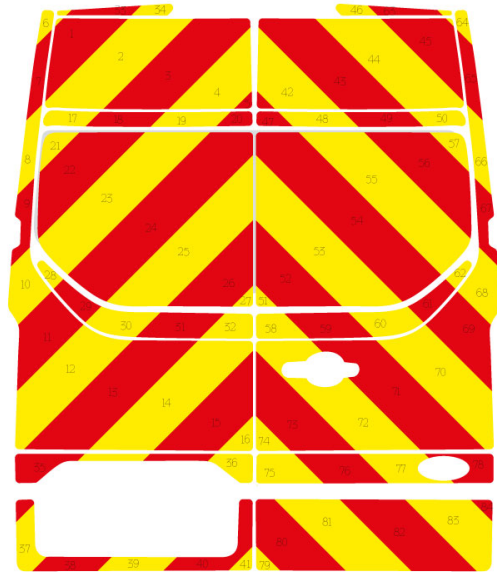

Ford Transit Custom Series MK6 02-2016 - Current High Roof Barn Door

Full Glazed

Ford Transit Custom Series MK6 02-2016 - Current High Roof Barn Door

Half Rear

Ford Transit Custom Series MK6 02-2016 - Current High Roof Barn Door

Full Rear